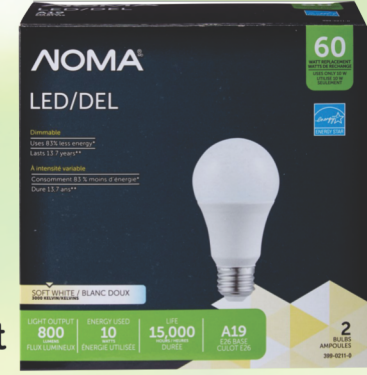

Leviton Universal
Slide Dimmer,
2-pk

\$9.99

\$9.99*
after \$8.00 Instant
Rebate
plus taxes pre savings
299-8775 reg. \$17.99

NOMA LED A19 60W Soft White
Light Bulb, 2-pk

\$1

\$1.00*
after \$2.00 Instant
Rebate
399-0211X reg. \$3.00

LED White Flush Mount Light, 10-in

\$8.99

\$8.99*
after \$8.00
Instant Rebate
299-8065 reg. \$16.99

NOMA LED 50W Soft White Retrofit
Light Bulb Kit, 4-in, 2-pk

\$10

\$10.00*
after \$16.00
Instant Rebate
399-0223 reg. \$26.00 *plus taxes pre savings